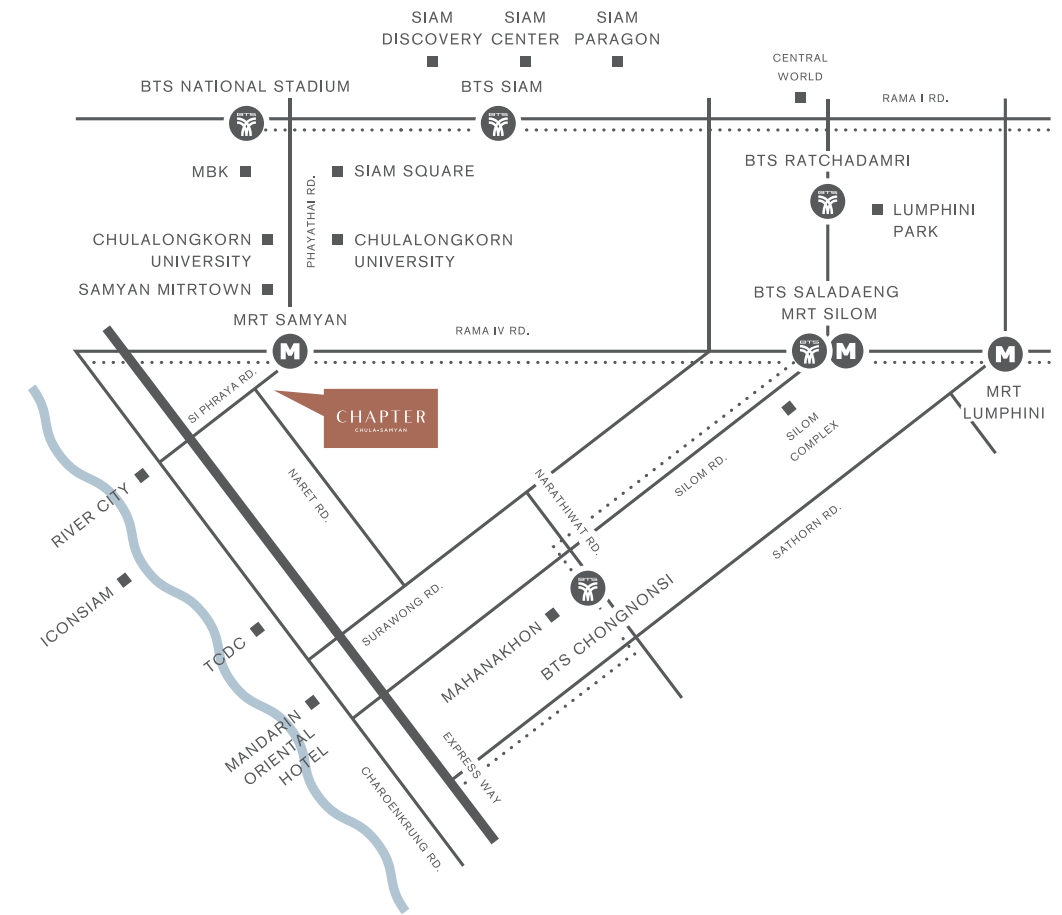

- The Fit Edge
- The Co-working Edge
- The Urban Forest
- The Blue Edge
- The Private Deck

THE FIT
EDGE

LEISURE TIME

TRULY INTERCONNECTED LOCATION

Nestled grandly in the Siam-Silom-Samyan location with world-class mega shopping destinations and many upcoming projects nearby, Chapter Chula-Samyam not only provides a shortcut to Chulalongkorn University but also saves your time on travelling.

This hidden gem is sure to take metro living to the next level and leaves others behind.

Siam Discovery	ICONSIAM
Siam Center	Samyan Mitrtown
Siam Paragon	Mahanakhon
Central World	Chulalongkorn University
MBK	TCDC
Siam Square	Lumpini Park